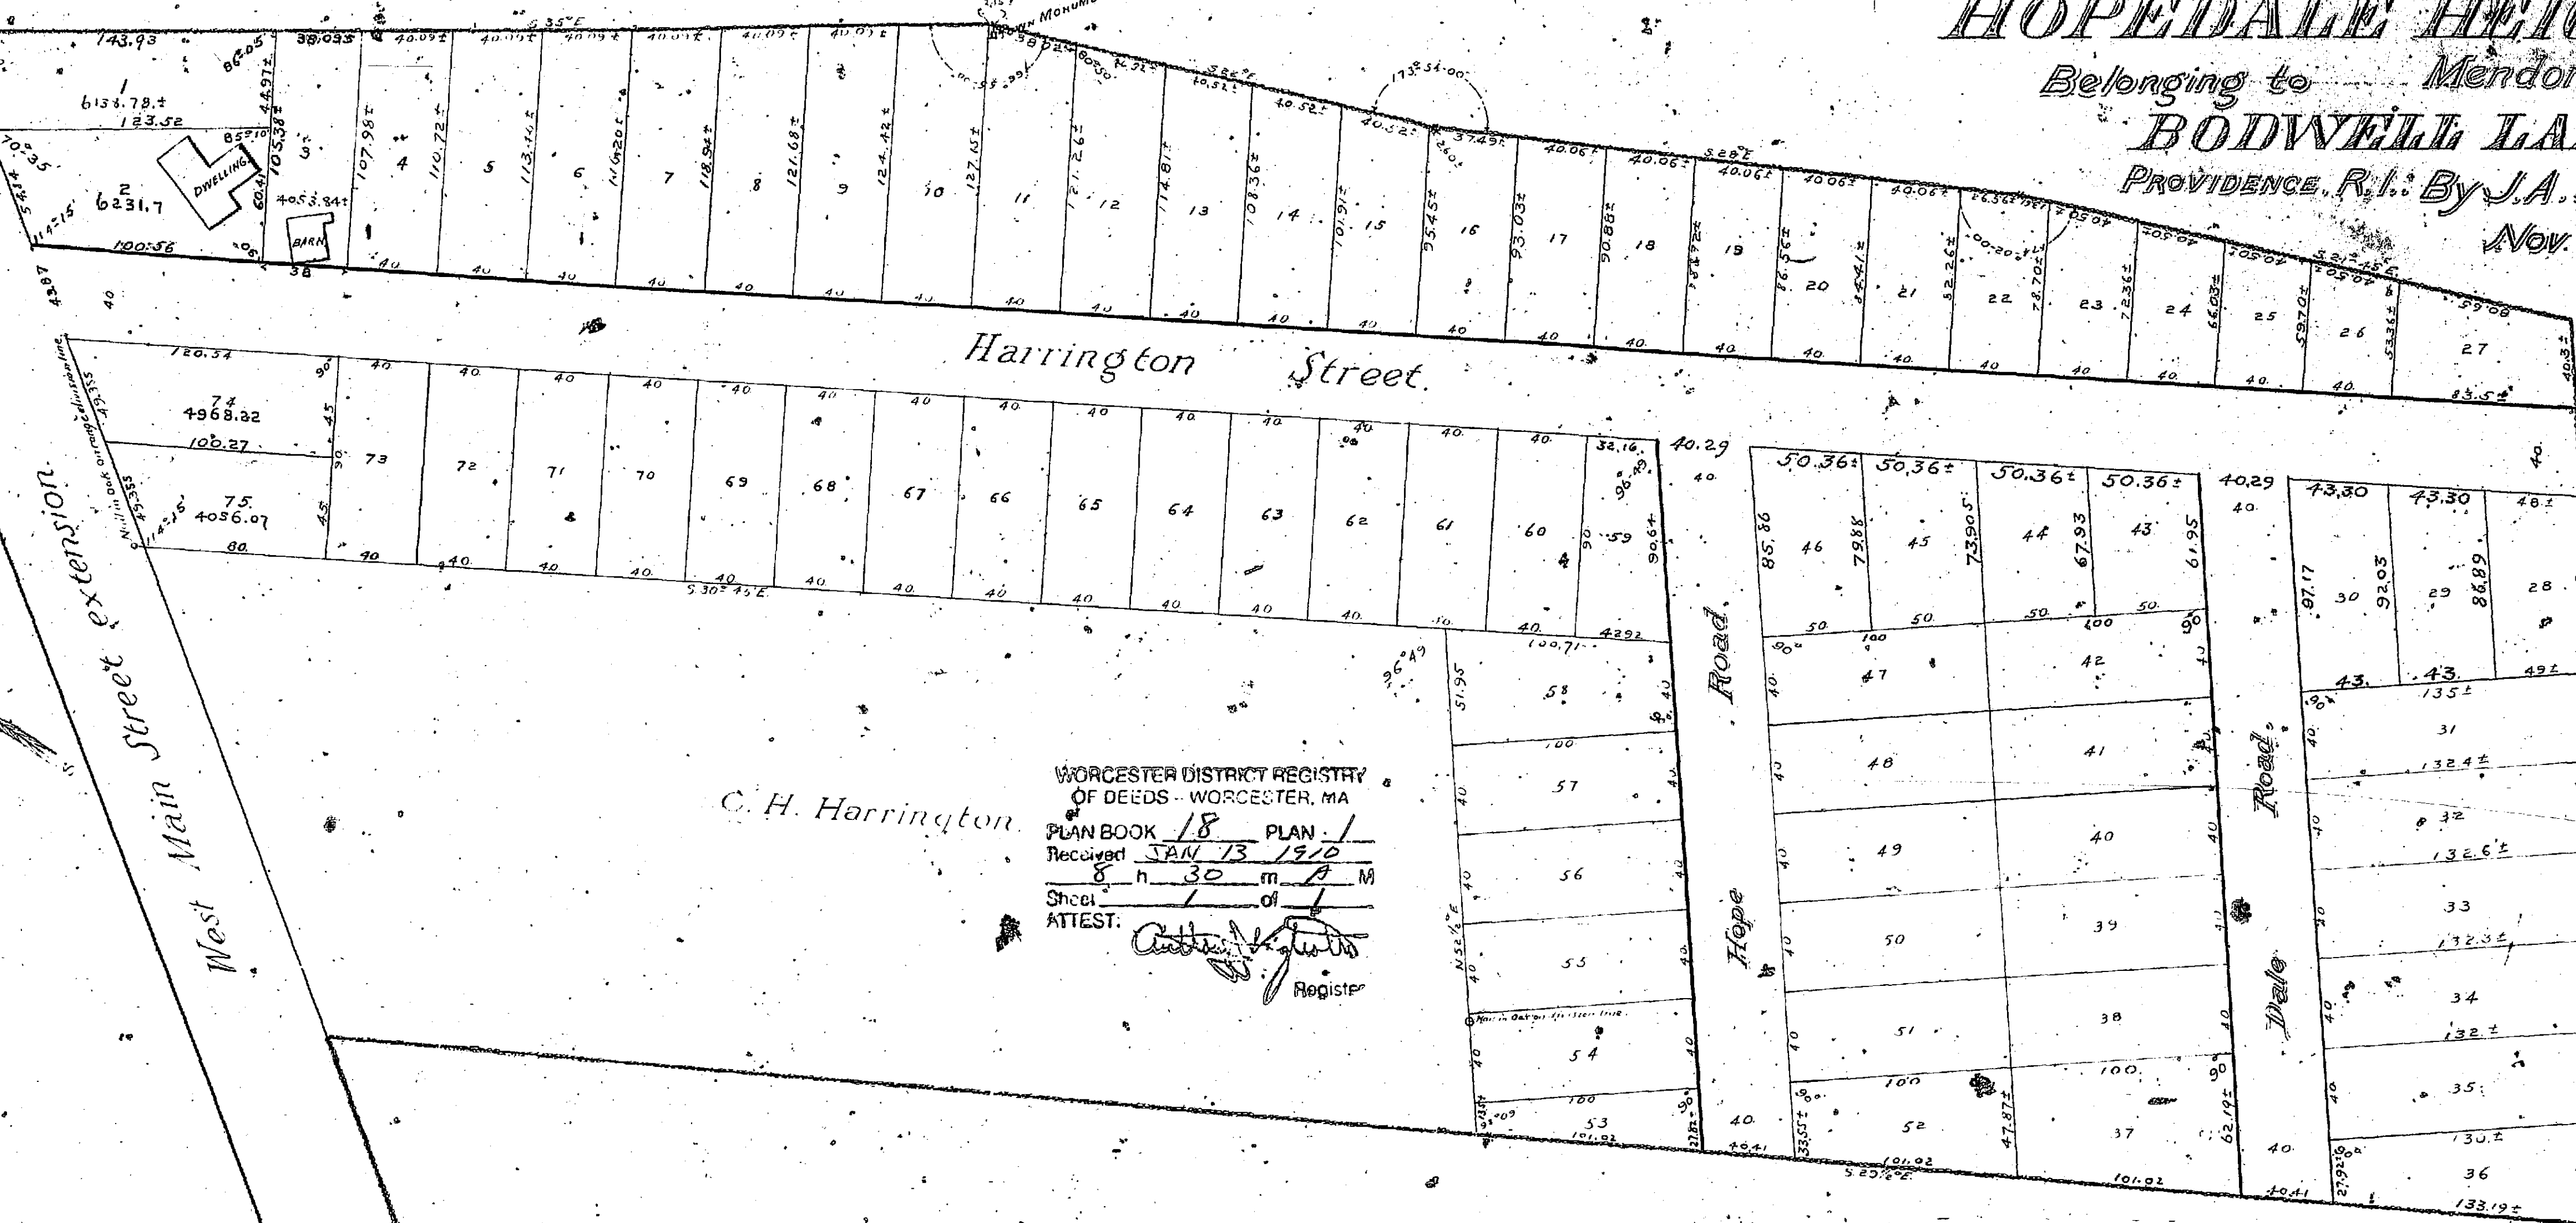

HOPEDALE HEIGHTS

Belonging to Mendon, Mass.

BODWELL LAND CO.

PROVIDENCE, R.I.: By J.A. Latham,

Nov. 1909.

West Main Street extension

Harrington Street

Hope Road

Dale Road

C. H. Harrington

WORCESTER DISTRICT REGISTRY
OF DEEDS - WORCESTER, MA
PLAN BOOK 18 PLAN 1
Received JAN 13 1910
8 h 30 m A M
Sheet 1 of 1
ATTEST: *Arthur J. [Signature]*
Register

Scale 50 ft. per inch.

± Denotes more or less.