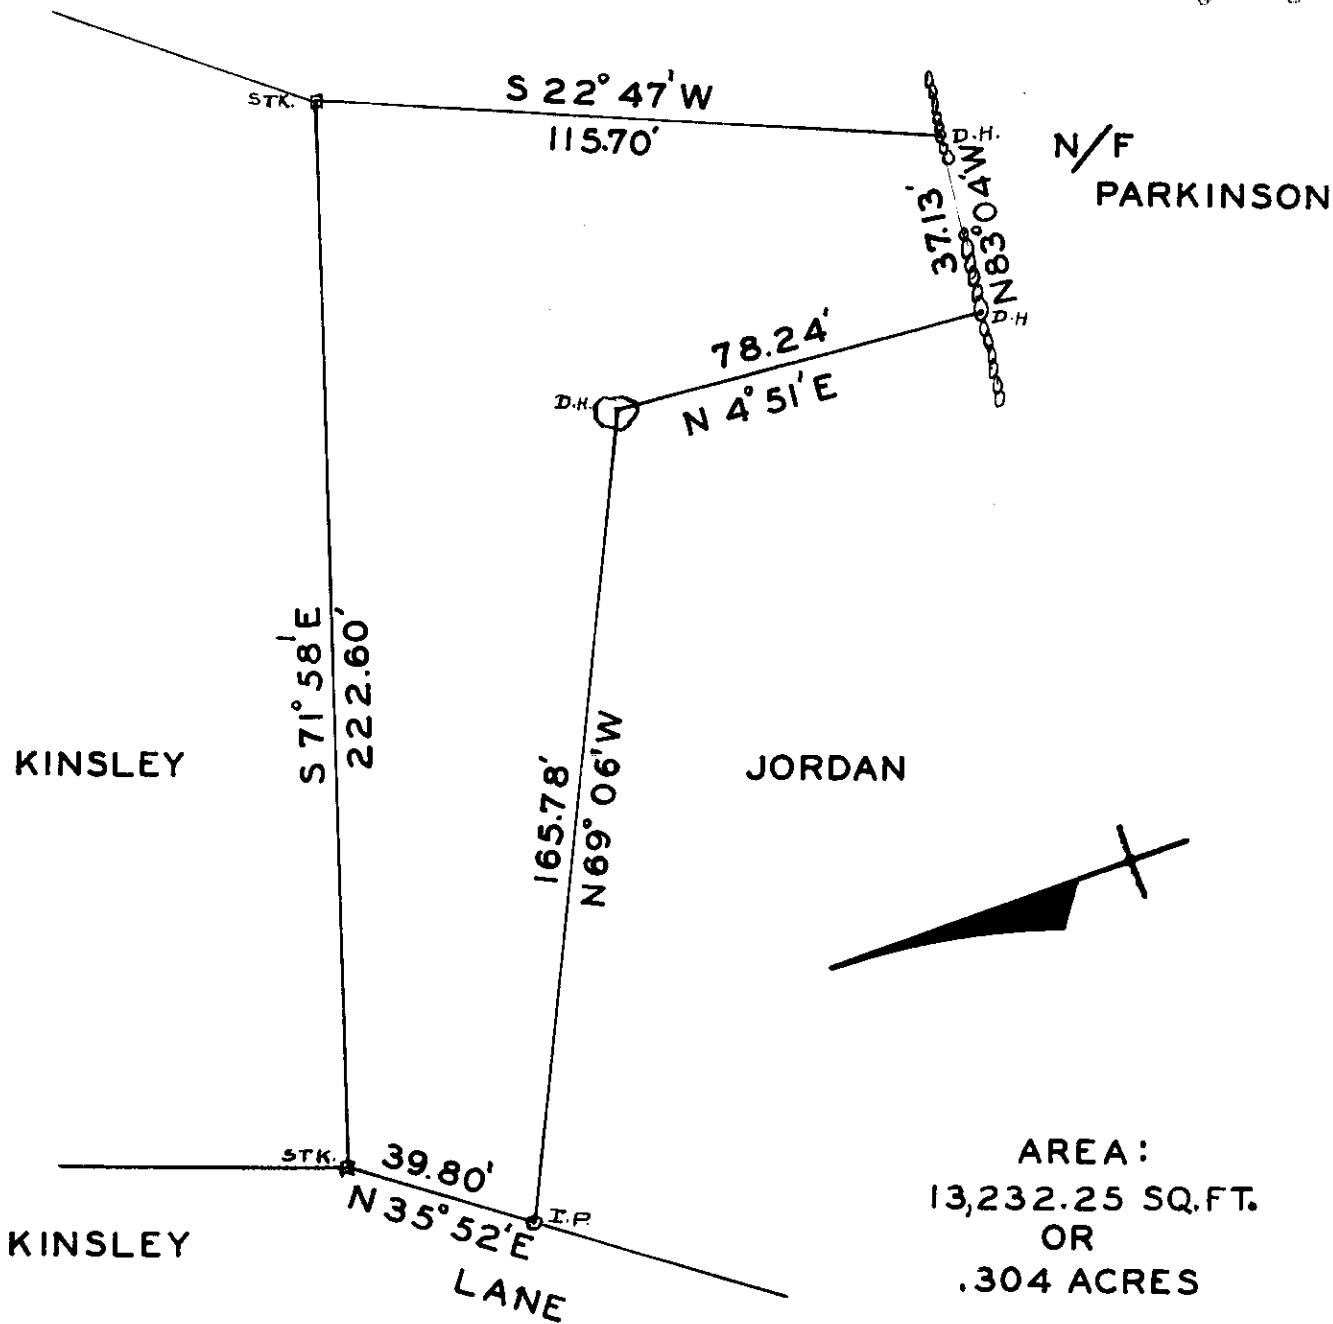

18-255

WORCESTER DISTRICT REGISTRY
OF DEEDS-WORCESTER, MA

PLAN BOOK 232 PLAN 81

Received JUN 17 1958

10 h 52 m A M

Sheet 1 of 1

ATTEST: 
Register

GRANTOR

LAND IN MENDON, MASS.
DEEDED TO
MARY LOUISE & BEVERLY A. MCCOY
BY
EDWARD N. & EDITH F. KINSLEY

SCALE: 1" = 40' MAY 10, 1958

P. MAC NEVIN